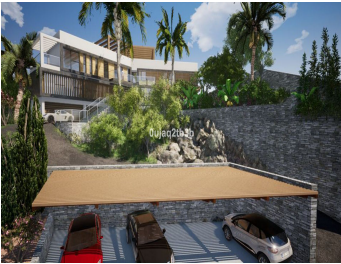

## RESIDENTIAL PLOT IN EL ROSARIO

El Rosario

REF# R3888871 – 555.000 €

Beds	Baths	m <sup>2</sup> Built	1704 m <sup>2</sup> Plot
------	-------	-------------------------	-----------------------------

Magnificent plot in a great location and walking distance to Sports center, commercial center, services and amenities. There is a project to build a very large house taking advantage of the slope in the plot. South-West oriented. El Rosario is a consolidated residential area with high demand for plots and properties.