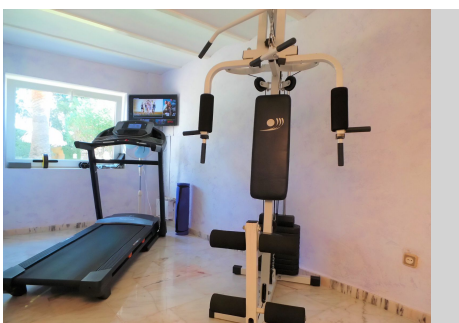

BULK

REAL ESTATE