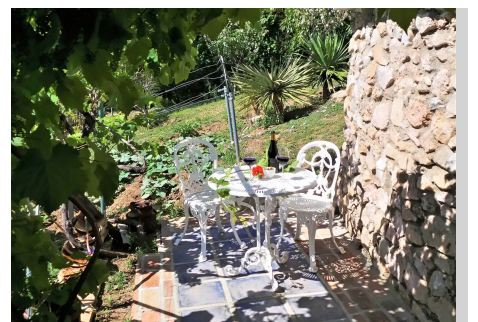

BULK

REAL ESTATE