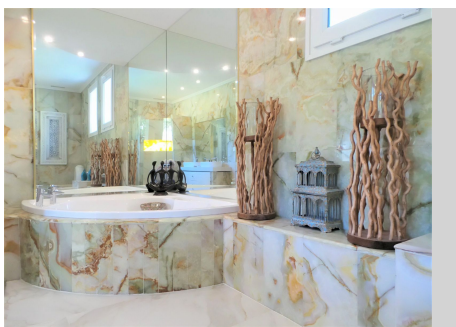

BULK

REAL ESTATE