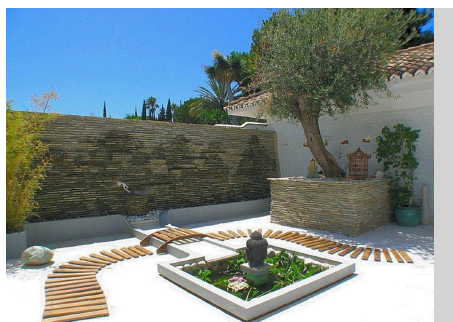

BULK

REAL ESTATE