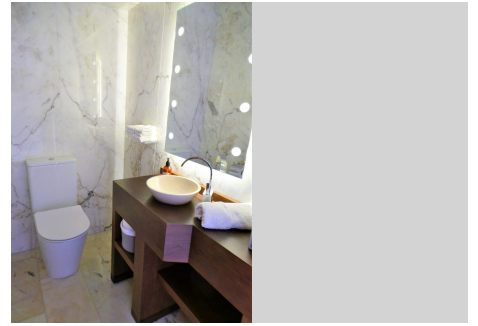

BULK

REAL ESTATE