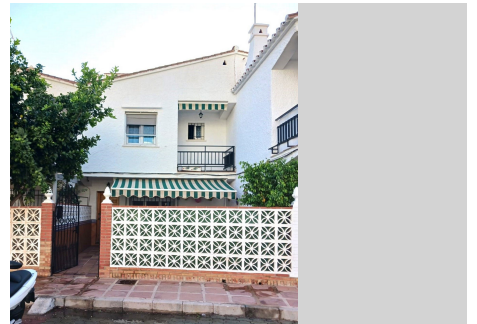

BULK

REAL ESTATE

the east and the western coastal resorts of Benalmadena, Fuengirola and Marbella. There are also direct bus routes to places further down the coast such Estepona and Algeciras, close to Gibraltar. The coastal train line runs through Torremolinos linking Fuengirola to Malaga