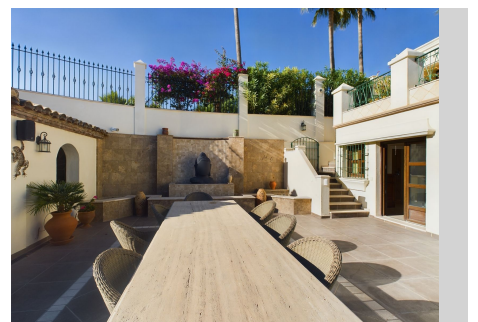

BULK

REAL ESTATE