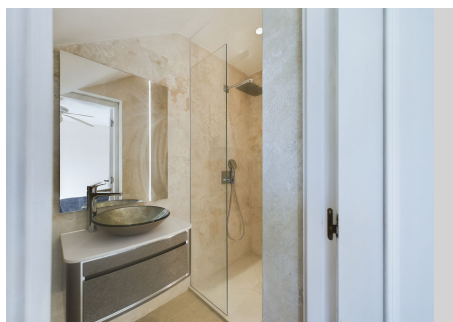

BULK

REAL ESTATE