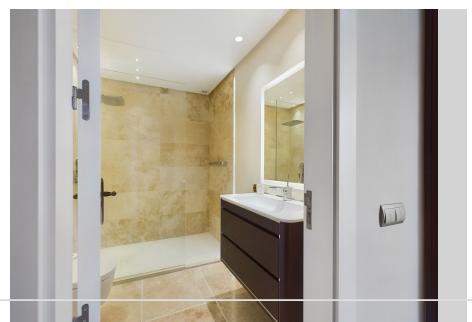

BULK

REAL ESTATE

perfect home to live in, please don't hesitate to contact us to arrange a viewing.