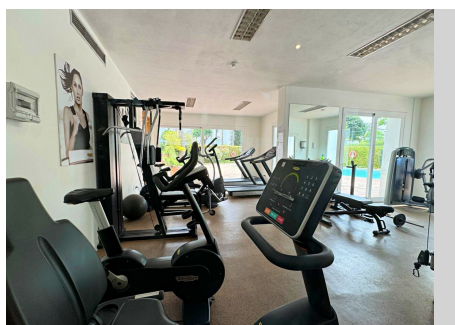

BULK

REAL ESTATE