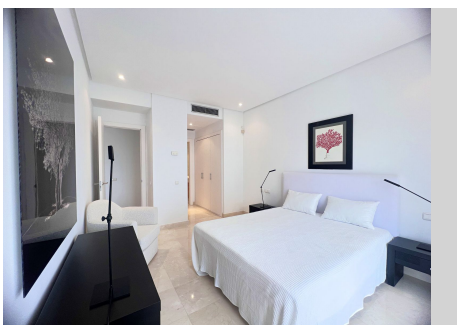

BULK

REAL ESTATE