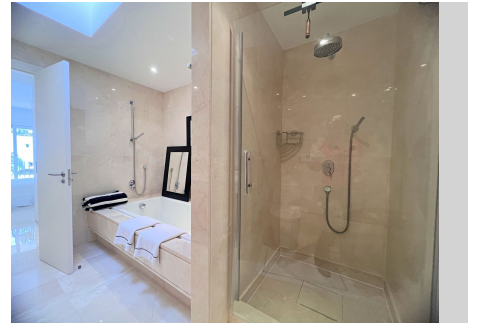

BULK

REAL ESTATE