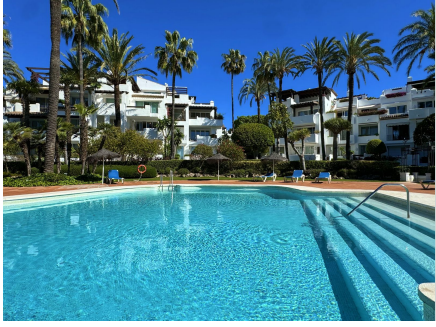

BULK

REAL ESTATE