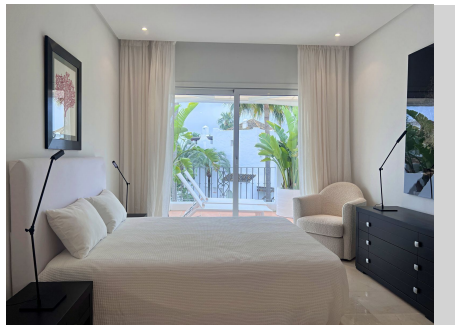

BULK

REAL ESTATE