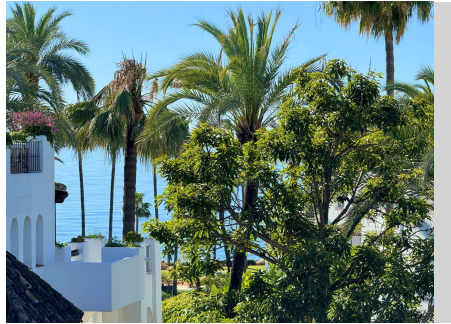

29 m²
Terrace

EXCLUSIVE FRONT LINE BEACH PENTHOUSE in Alcazaba Beach, Estepona, is an impressive property that offers an exclusive residential experience with spectacular views of the Mediterranean Sea. This penthouse embodies the luxury lifestyle on the Costa del Sol, combining elegance, comfort and privileged location. Privileged location: Alcazaba Beach is located in one of the most sought-after areas of Estepona, with direct access to the beach and within walking distance of fine dining restaurants, renowned golf courses and luxury shopping centres. Elegant Living Spaces: The property's interior design combines contemporary luxury with functional comfort. The living spaces are adorned with high-quality finishes, marble floors, high ceilings and large windows that flood the interior with natural light. Private terrace: One of the penthouse's standout features is its large private terrace, perfect for relaxing, enjoying alfresco dining and socializing while contemplating the sea. Luxury Facilities: Residents of Alcazaba Beach enjoy access to a wide range of luxury facilities, which may include outdoor swimming pools, heated indoor pool, fully equipped gym, spa, tennis courts and 24-hour security. Luxury Bedrooms and Bathrooms: The penthouse features spacious and elegant bedrooms, as well as marble bathrooms with jetted tubs and rain showers, providing an oasis of relaxation and comfort. Gourmet Kitchen: The kitchen is equipped with state-of-the-art appliances and granite or marble countertops, ideal for cooking lovers who want to create delicious

BULK

REAL ESTATE

oceanfront meals. This property offers an exceptional living experience that combines the natural beauty of the coastal environment with the luxury and comfort of an exclusive residence. Garage and storage included. The visit is highly recommended. Excellent opportunity.