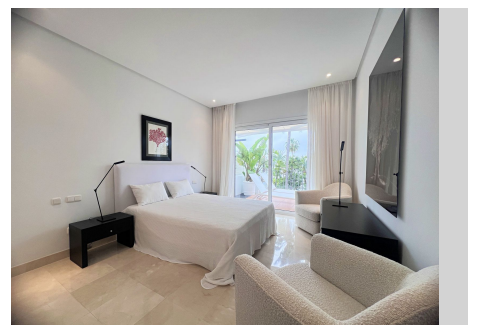

BULK

REAL ESTATE