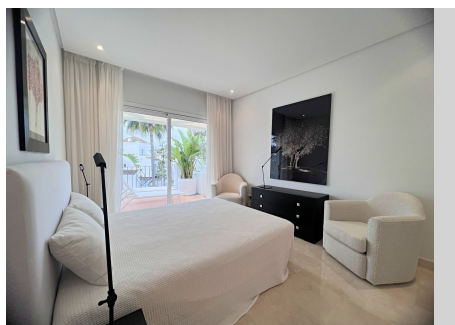

BULK

REAL ESTATE