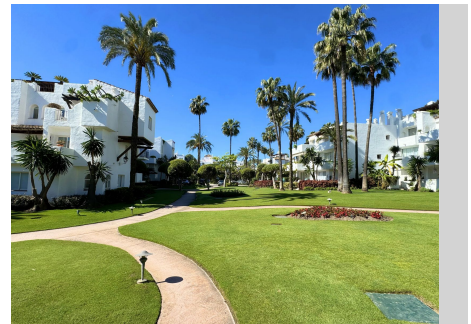

29 m²
Terrace

EXCLUSIVE FRONT LINE BEACH PENTHOUSE in Alcazaba Beach, Estepona, is an impressive property that offers an exclusive residential experience with spectacular views of the Mediterranean Sea. This penthouse embodies the luxury lifestyle on the Costa del Sol, combining elegance, comfort and privileged location. Privileged location: Alcazaba Beach is located in one of the most sought-after areas of Estepona, with direct access to the beach and within walking distance of fine dining restaurants, renowned golf courses and luxury shopping centres. Elegant Living Spaces: The property's interior design combines contemporary luxury with functional comfort. The living spaces are adorned with high-quality finishes, marble floors, high ceilings and large windows that flood the interior with natural light. Private terrace: One of the penthouse's standout features is its large private terrace, perfect for relaxing, enjoying alfresco dining and socializing while contemplating the sea. Luxury Facilities: Residents of Alcazaba Beach enjoy access to a wide range of luxury facilities, which may include outdoor swimming pools, heated indoor pool, fully equipped gym, spa, tennis courts and 24-hour security. Luxury Bedrooms and Bathrooms: The penthouse features spacious and elegant bedrooms, as well as marble bathrooms with jetted tubs and rain showers, providing an oasis of relaxation and comfort. Gourmet Kitchen: The kitchen is equipped with state-of-the-art appliances and granite or marble countertops, ideal for cooking lovers who want to create delicious

BULK

REAL ESTATE

oceanfront meals. This property offers an exceptional living experience that combines the natural beauty of the coastal environment with the luxury and comfort of an exclusive residence. Garage and storage included. The visit is highly recommended. Excellent opportunity.