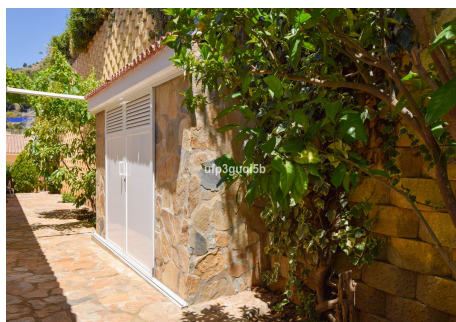

BULK

REAL ESTATE