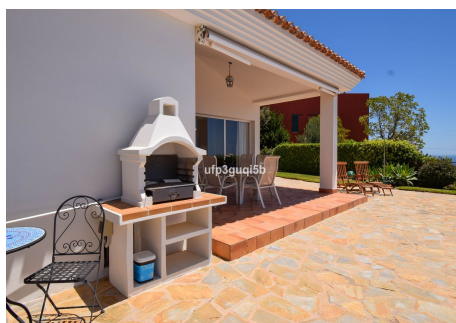

BULK

REAL ESTATE