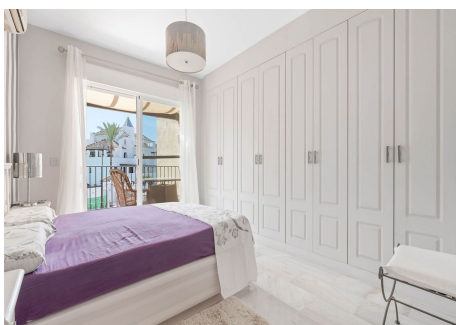

BULK

REAL ESTATE