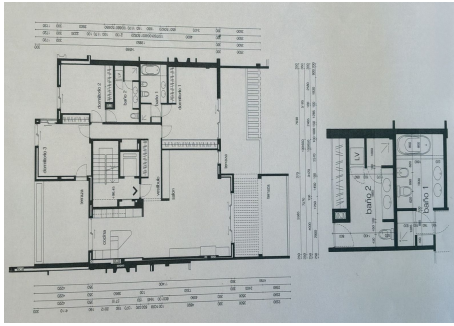

BULK

REAL ESTATE