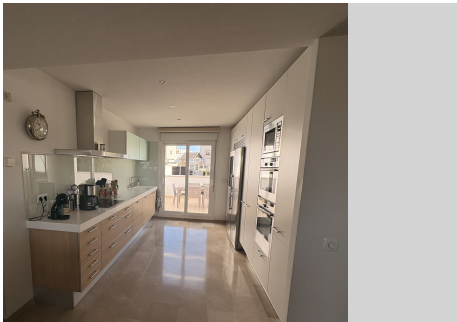

BULK

REAL ESTATE

manicured gardens — an oasis of peace and privacy, just minutes from the beach, shops, and restaurants. As an additional option, the elegant furniture and even a Kia vehicle can be acquired separately, making this a truly complete and move-in-ready home.

A rare opportunity for those seeking space, luxury, and stunning views — all within one of the most prestigious golf resorts on the Costa del Sol