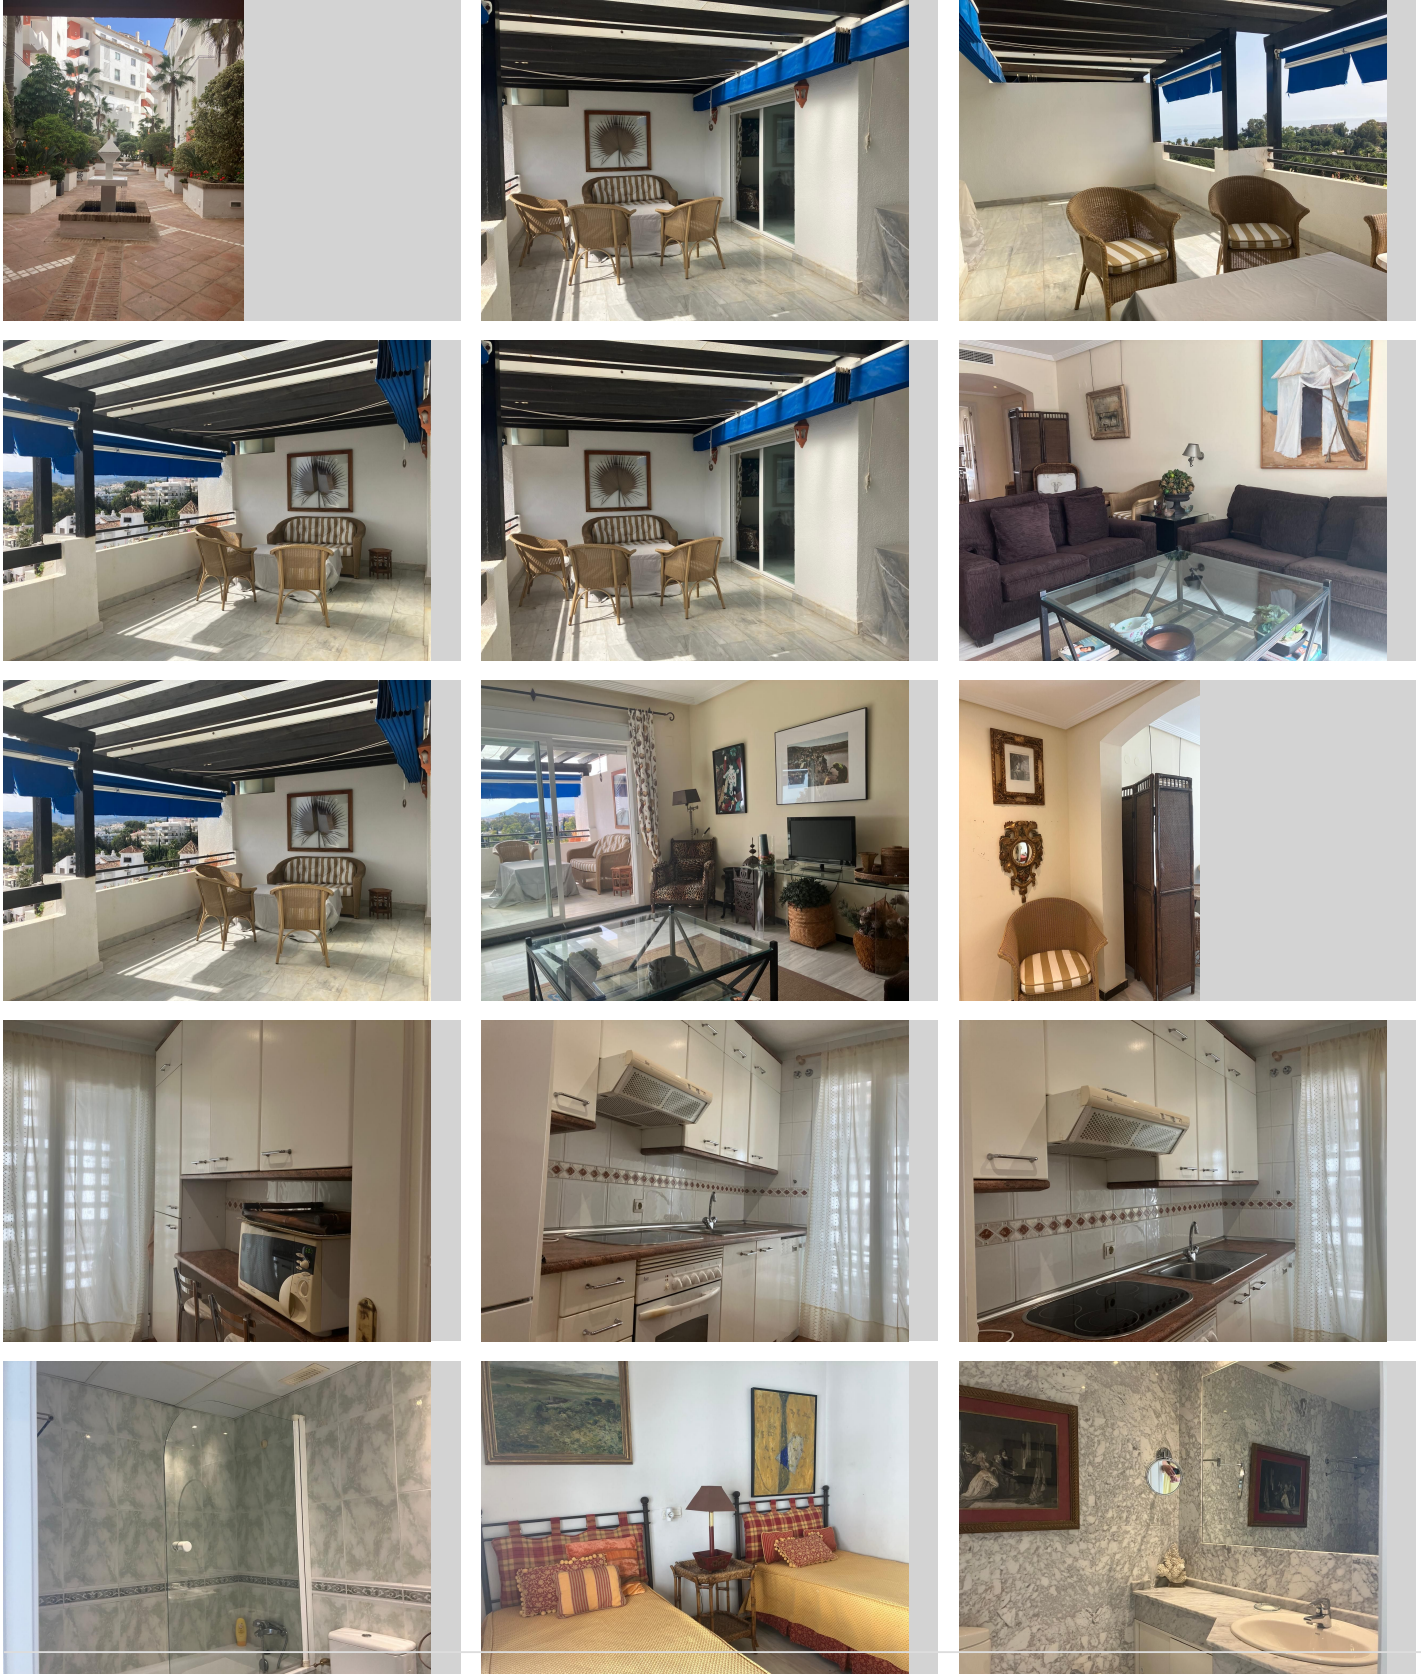

BULK

REAL ESTATE

Category ? : ?Holiday ?Homes, ?Investment.