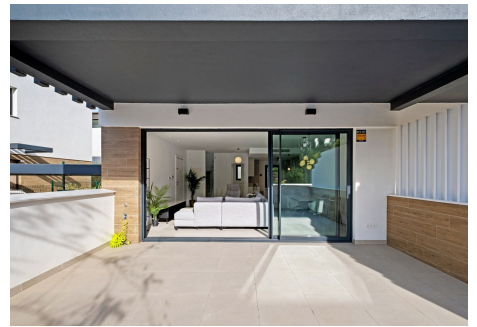

BULK

REAL ESTATE

Over 100 m² of terraces (covered and uncovered)

Private garden for exclusive use

Ideal for relaxing, entertaining, or enjoying the Costa del Sol lifestyle all year round

Additional features include:

Private parking space under pergola

Sold fully furnished – ready to move in or rent out immediately

Recently completed (2025)

Located in a modern residential complex

Bright and airy throughout

Set next to Atalaya Golf & Country Club and surrounded by well-known international schools, the area offers an ideal setting for both permanent living and extended holidays. Just 10 minutes from Puerto Banús, you'll have easy access to top restaurants, beach clubs and shopping, with the beach always just a short distance away for daily enjoyment.

This is a fantastic opportunity whether you are looking for a permanent residence, holiday home, or investment in one of the most desirable areas of the Costa del Sol.

Contact us today to arrange a viewing.