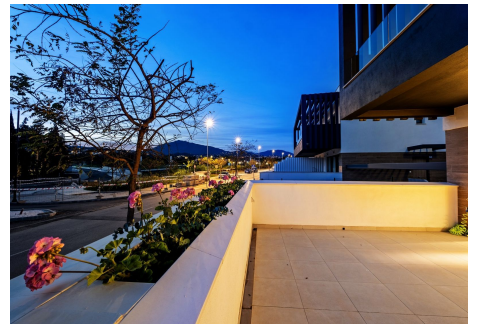

BULK

REAL ESTATE