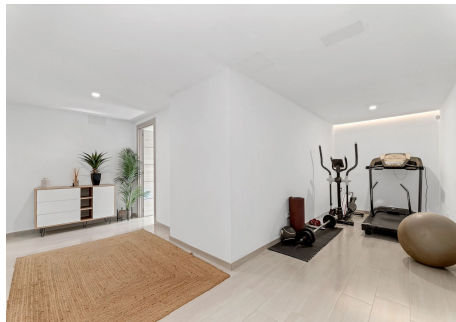

BULK

REAL ESTATE