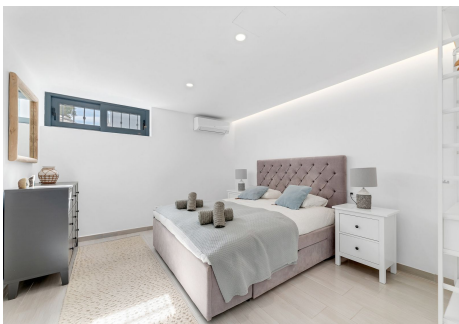

BULK

REAL ESTATE