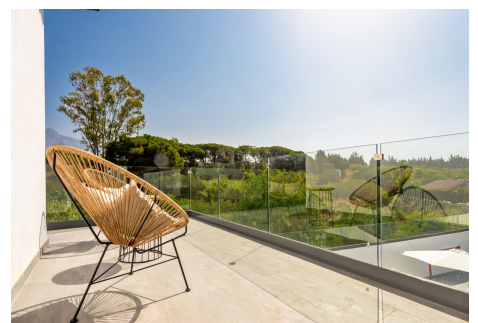

BULK

REAL ESTATE