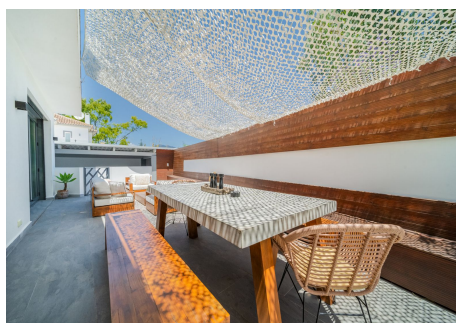

BULK

REAL ESTATE