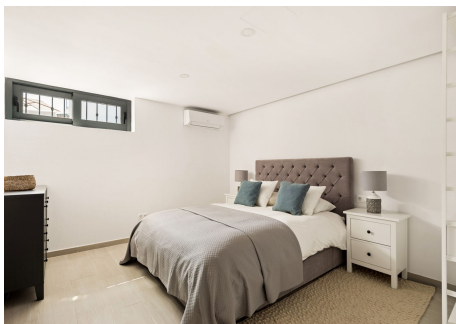

BULK

REAL ESTATE