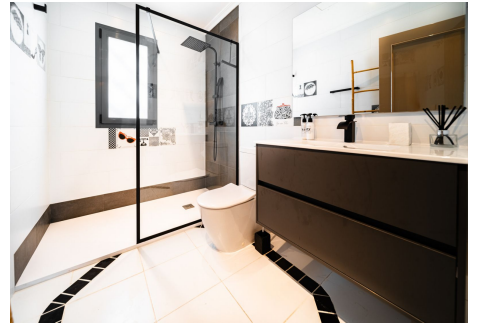

BULK

REAL ESTATE