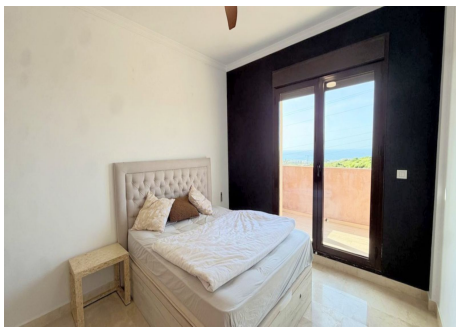

BULK

REAL ESTATE