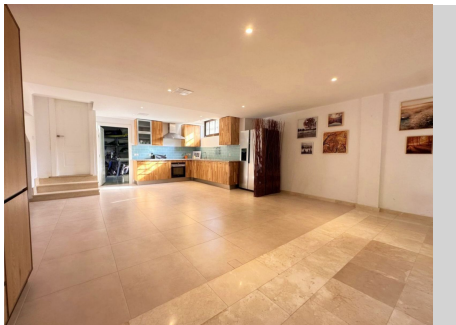

BULK

REAL ESTATE