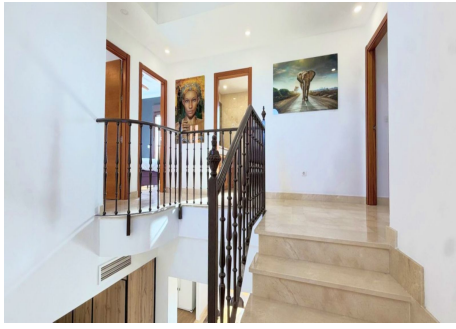

BULK

REAL ESTATE