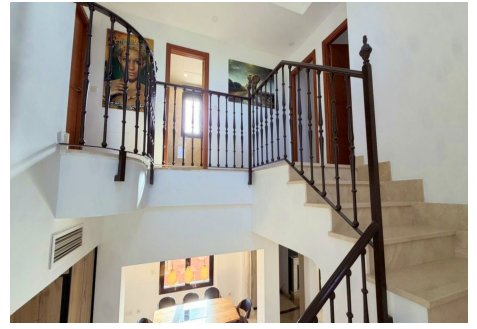

BULK

REAL ESTATE